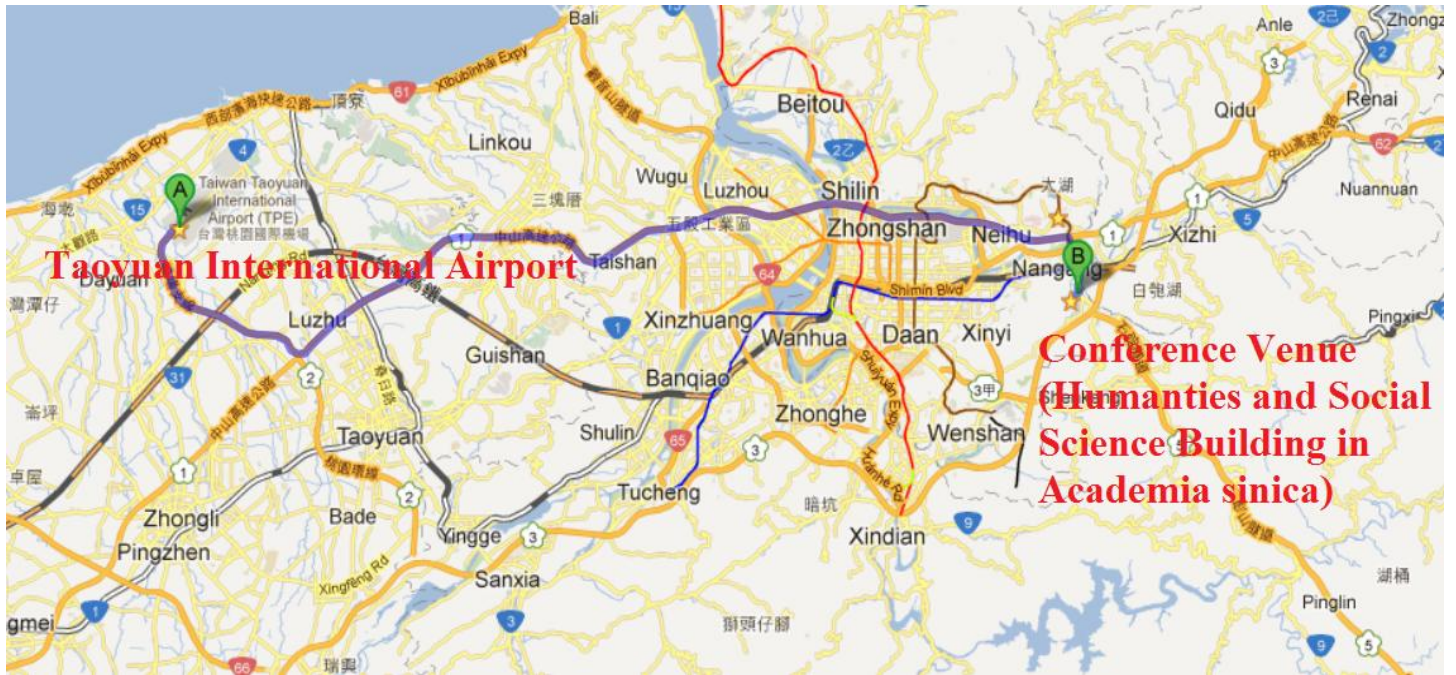

To Conference Venue

Please take me to the Humanities and Social Science Building in Academia Sinica.

Address: No.128, Academia Rd, Section 2,

Nankang, Taipei, Taiwan

Phone: (02) 8170-5125

請載我到中央研究院人文社會科學館

地址：台北市南港區研究院路二段 128 號

電話：(02) 8170-5125

To Accommodation

Please take me to Center of Academic Activities, Academia Sinica.

Address: No. 128, Academia Rd, Section 2,

Nankang, Taipei 115, Taiwan

Phone: (02)2785-2717

請載我到中央研究院學術活動中心

地址：台北市南港區研究院路二段 128 號

電話：(02)2785-2717

Please take me to City Lake Hotel Taipei.

Address: No. 462, Sec. 5, Cheng Gong Rd. ,

Taipei , Taiwan

Phone: (02)2630-6636

請載我到麗湖大飯店

地址：台北市內湖區成功路五段 462 號

To Airport

Please take me to Taoyuan International Airport.

請載我到桃園國際機場

Please take me to Taipei Songshan Airport

請載我到松山機場

From Airport to Academia Sinica

From City Lake Hotel to Venue